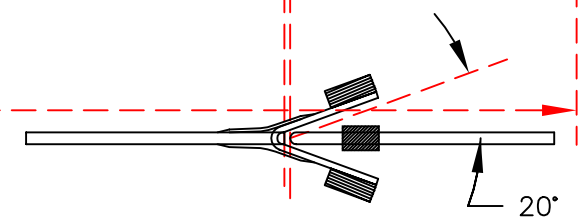

Tail outline 3 layers 3/32x1/32"

Wing Tip 3/32 sheet
Dihedral 1.25"

Feather Indoor Micro Electric