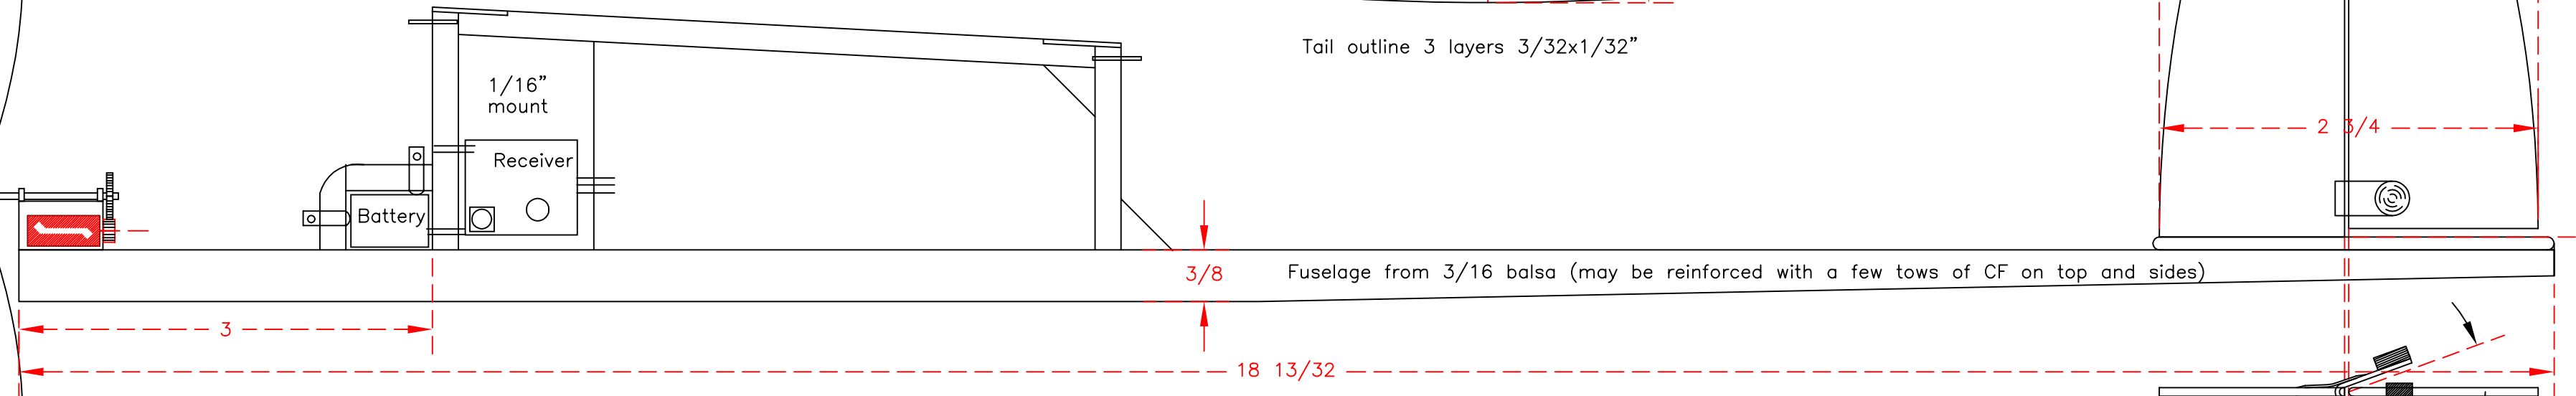

Tail outline 3 layers 3/32x1/32"

Wing Tip 3/32 sheet
Dihedral 1.25"

Feather Indoor Micro Electric