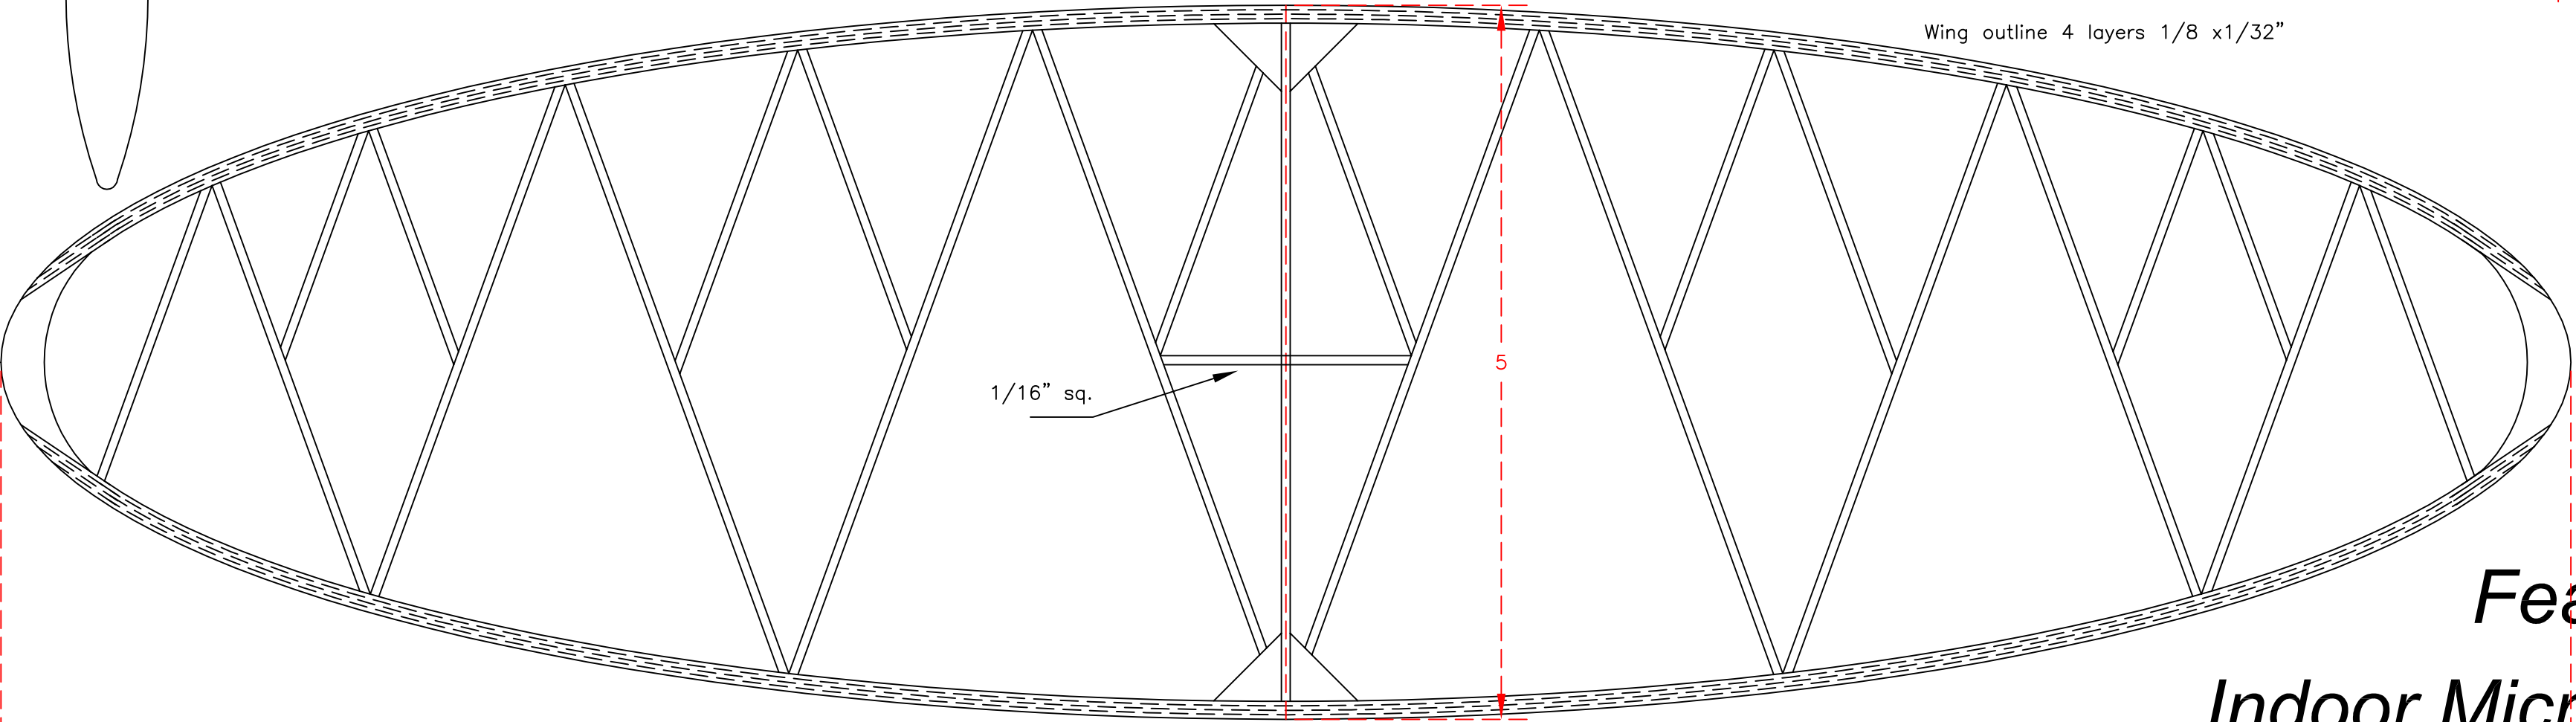

Tail outline 3 layers 3/32x1/32"

Wing Tip 3/32 sheet
Dihedral 1.25"

Feather Indoor Micro Electric